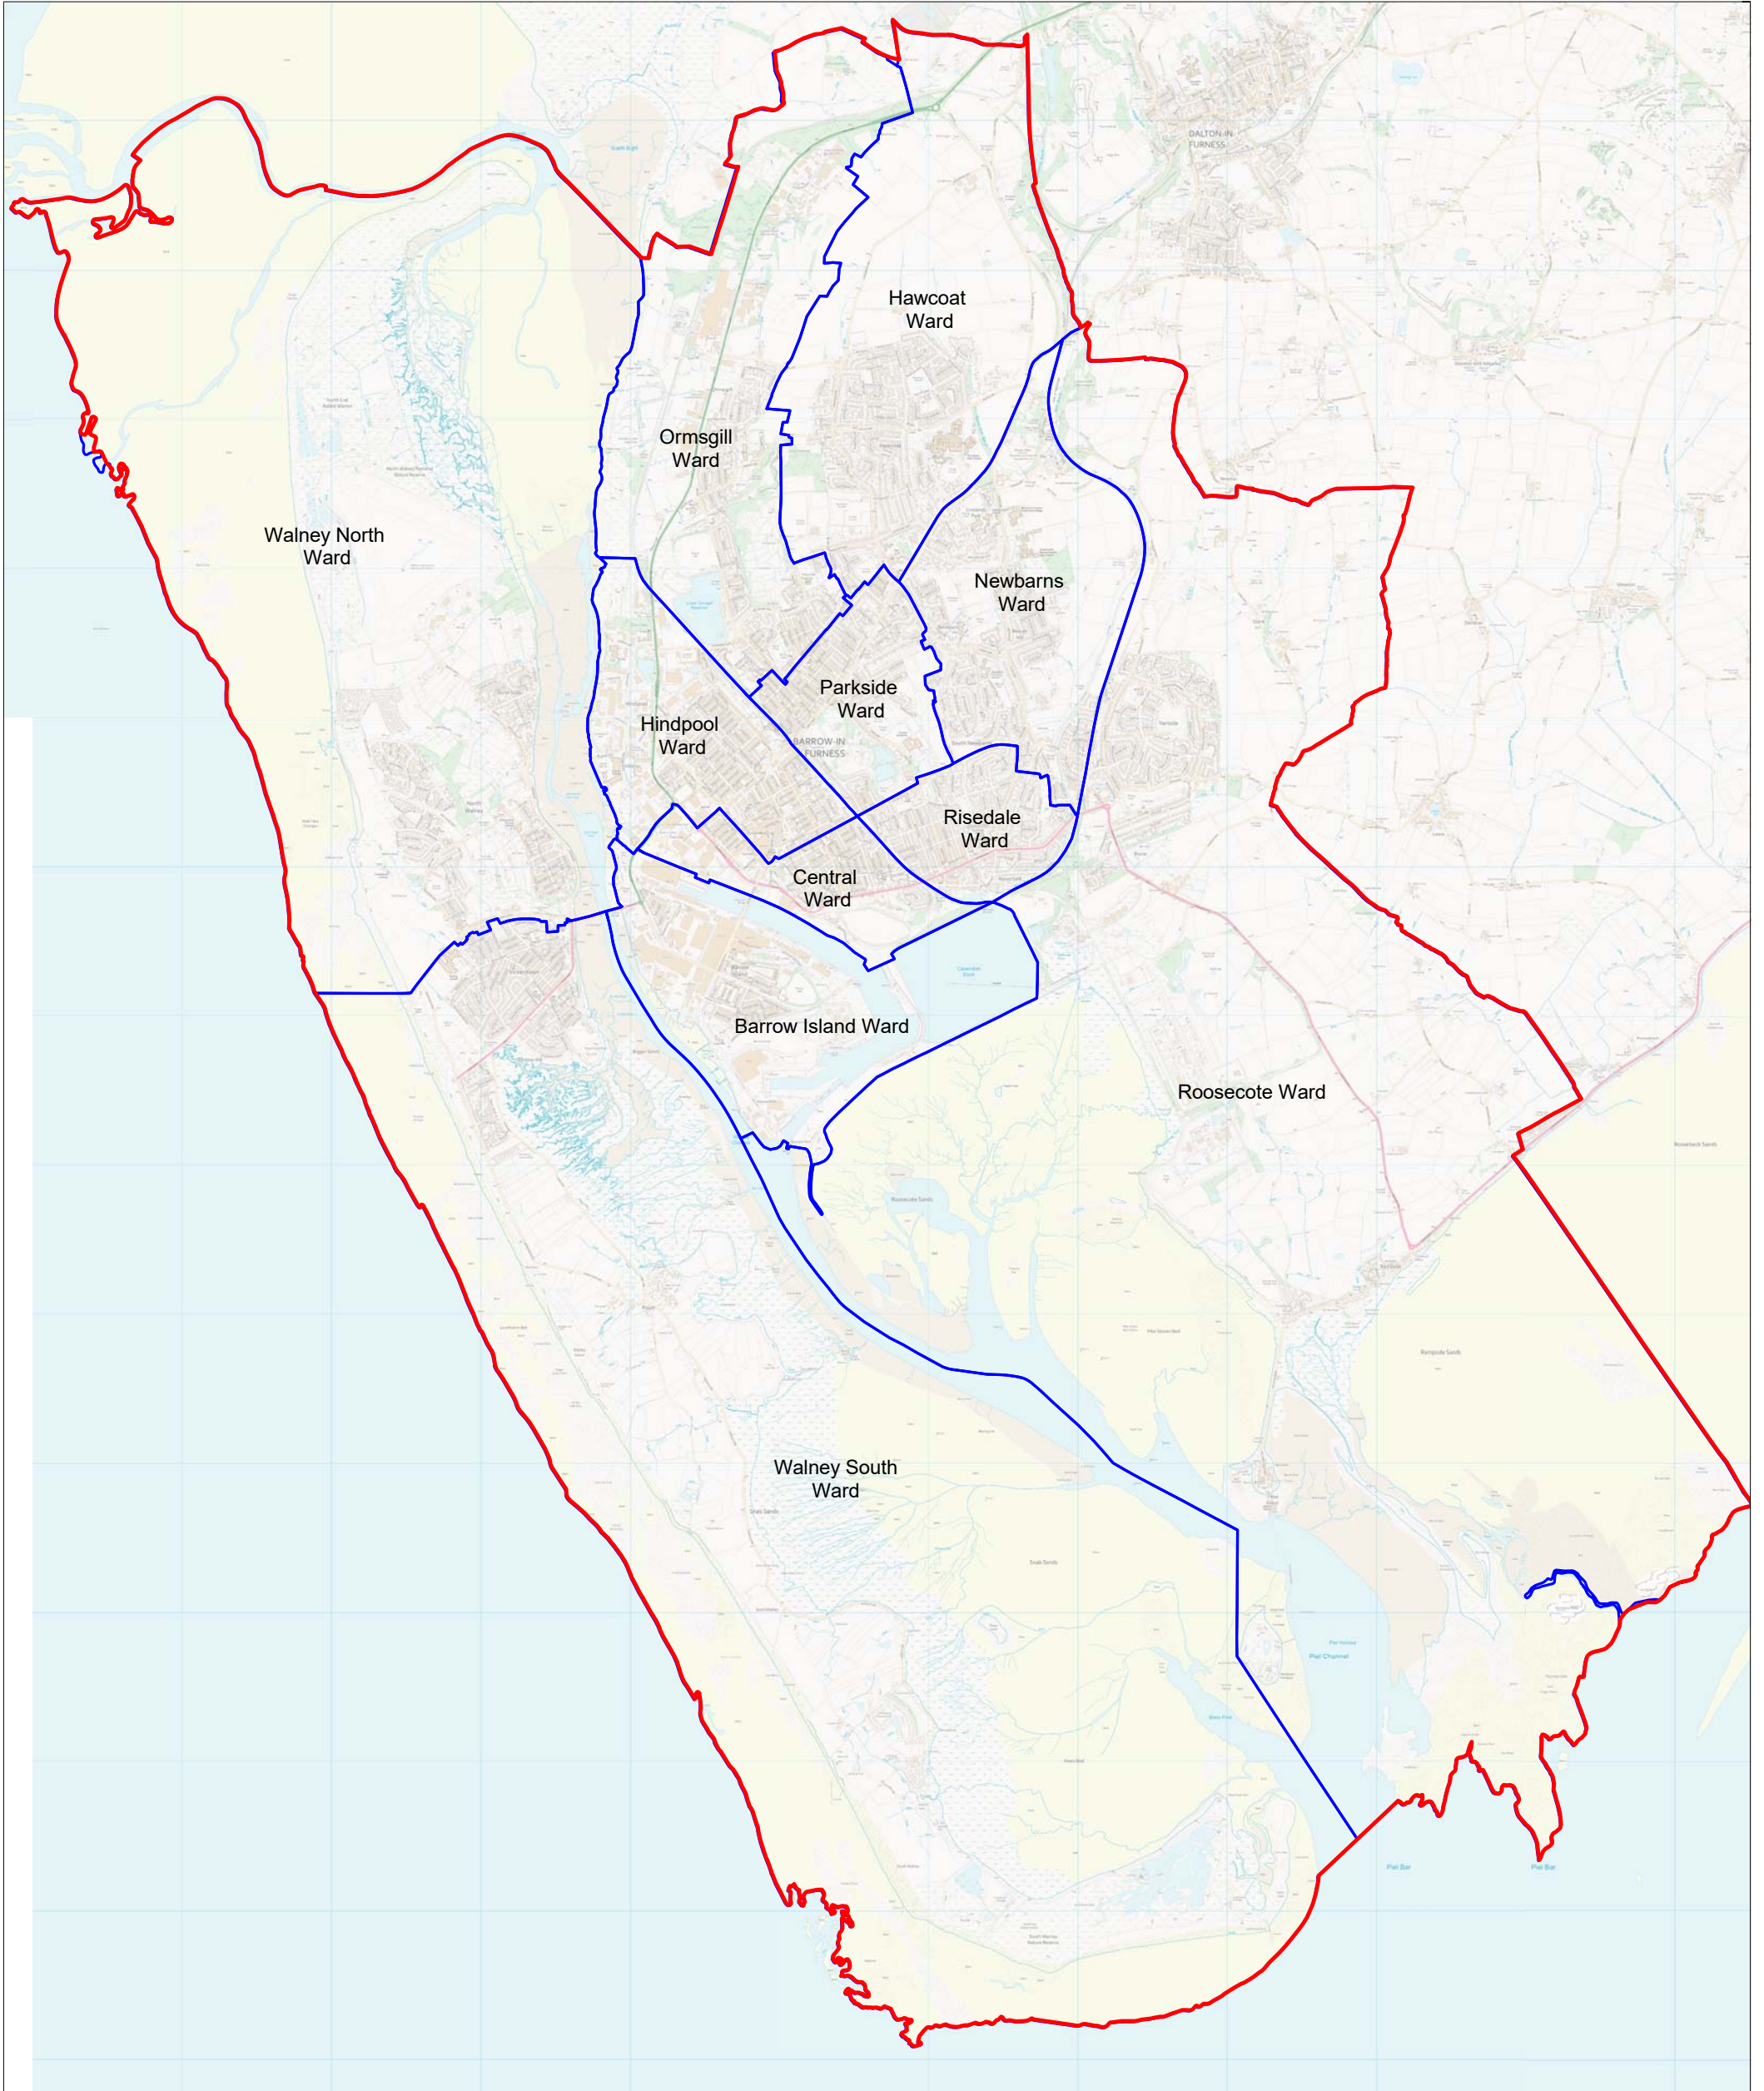

Proposed Barrow Parish Wards

This copy has been produced specifically for External use by Barrow Borough Council. No further copies may be made. Reproduced from the 2021 Ordnance Survey mapping with the permission of the Controller of Her Majesty's Stationery Office (c) Crown Copyright. Unauthorised reproduction infringes Crown Copyright and may lead to prosecution or civil proceedings.

BARROW BOROUGH COUNCIL Licence No LA100016831

Scale : Not to Scale
Grid : None

Produced on : 05/09/2022